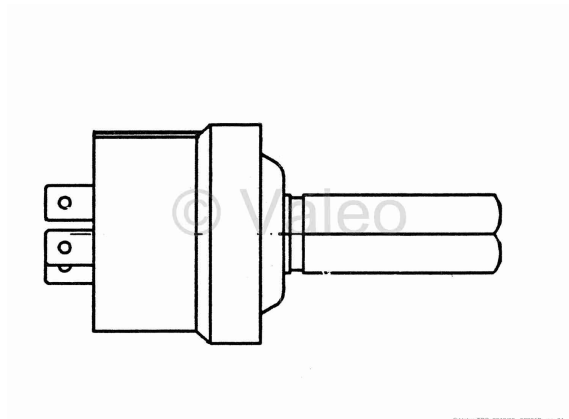

pressure switch G63-P9015 -
ID number 92931B

© Valeo TSC 2016/05 92931B_img_01

© Valeo TSC 2016/05 92931B_img_01

© Valeo TSC 2016/05 92931B_img_02

Product info	with 11115754B screwed
General info	€ yes mp mg md
Product group ID	30011
Product group	Switches / changers / relays
Weight (gross)	100 G
Usage/Code	NB01 Customs tariff No. 85365019 - Country of Origin: QU
ID number old	—
ID number new	11142826A
Downloads	—