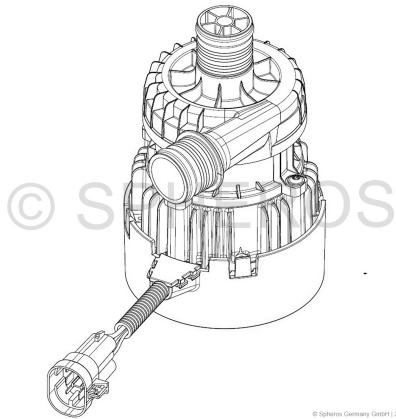

PRODUCT INFORMATION

circulation pump SPump 500 CAN_09 Delphi 5-pole -
Id.No 11139729A

DOCUMENT FOR EXTERNAL USE
Date 02.04.2025

Info / Definition	—
Status	€ yes | mp mg md
Product group ID	60031
Product group	Pumps
Weight (gross)	2,57 KG
Usage/Code	NB01 Customs tariff No. 84137059 - Country of Origin: DE
ID number old	—
ID number new	—
Downloads	—