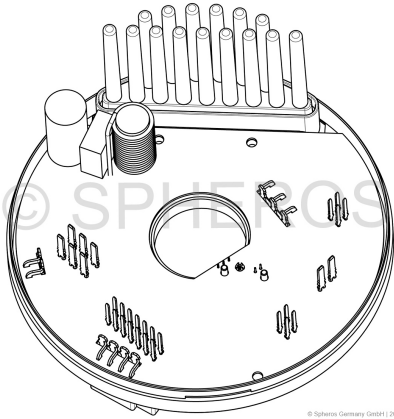

PRODUCT INFORMATION

control unit ECU 1586 EvoBus CAN 35 kW (programmed) -
Id.No 11115309A

DOCUMENT FOR EXTERNAL USE
Date 13.03.2025

Info / Definition	—
Status	€ yes | mp mg md
Product group ID	30004
Product group	Control unit
Weight (gross)	0,42 KG
Usage/Code	NB01 Customs tariff No. 85371091 - Country of Origin: DE
ID number old	—
ID number new	—
Downloads	—