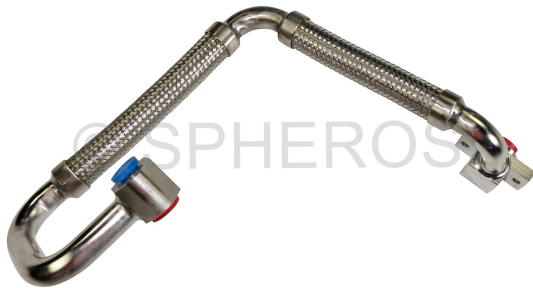

PRODUCT INFORMATION

pressure line 1 DN20 REVO-E -
Id.No 11116601B

DOCUMENT FOR EXTERNAL USE
Date 13.03.2025

Info / Definition	—
Status	| mp
Product group ID	10006
Product group	Steel tube (bent + processed)
Weight (gross)	1 KG
Usage/Code	NB01 Customs tariff No. 74112900 - Country of Origin: TR
ID number old	—
ID number new	—
Downloads	—