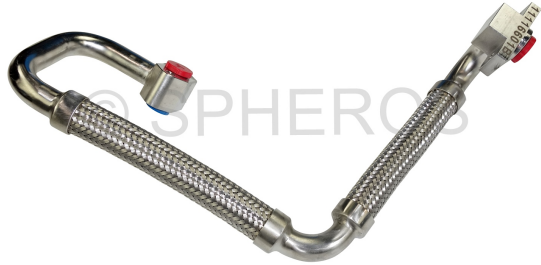

PRODUCT INFORMATION

pressure line 1 DN20 REVO-E -
Id.No 11116601B

DOCUMENT FOR EXTERNAL USE
Date 13.03.2025

Info / Definition	—
Status	| mp
Product group ID	10006
Product group	Steel tube (bent + processed)
Weight (gross)	1 KG
Usage/Code	NB01 Customs tariff No. 74112900 - Country of Origin: TR
ID number old	—
ID number new	—
Downloads	—