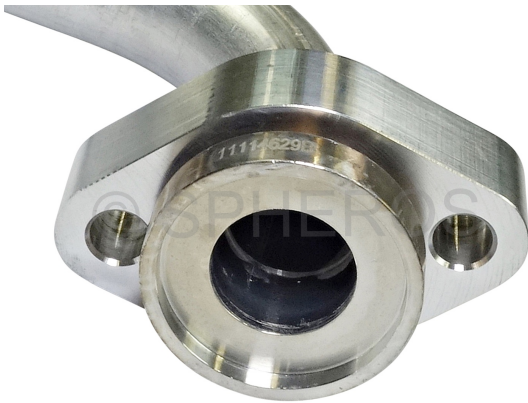

PRODUCT INFORMATION

line IHX - 4-way-valve -
Id.No 11121306A

DOCUMENT FOR EXTERNAL USE
Date 10.03.2025

© Valeo

© Valeo TRS 201705_11121306A_img_01

© SPHEROS

© SPHEROS

© SPHEROS

Info / Definition	4-way switching valve, internal heat exchanger
Status	€ yes | mp mg md mv
Product group ID	70006
Product group	Pipes aluminium
Weight (gross)	0,76 KG
Usage/Code	NB01 Customs tariff No. 84818059 - Country of Origin: DE
ID number old	—
ID number new	—
Downloads	—