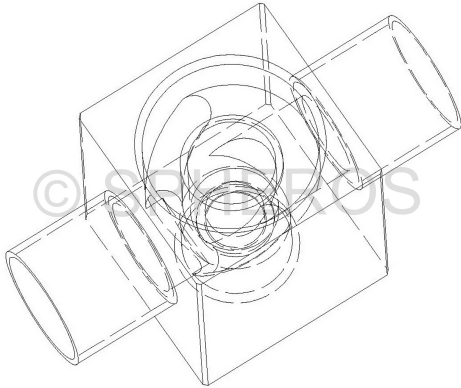

PRODUCT INFORMATION

corpus AL with sight glass -
Id.No 1104018C

DOCUMENT FOR EXTERNAL USE
Date 28.02.2025

Info / Definition	in connection with 1104018C (ø16), 1102620A, 1104266A, 1102464A, 1104265A, 1104267A, 1103673A
Status	mp mg md
Product group ID	40014
Product group	Gauge-glass
Weight (gross)	0,065 KG
Usage/Code	NB01 Customs tariff No. 84819000 - Country of Origin: DE
ID number old	1104018A
ID number new	1104018D
Downloads	—