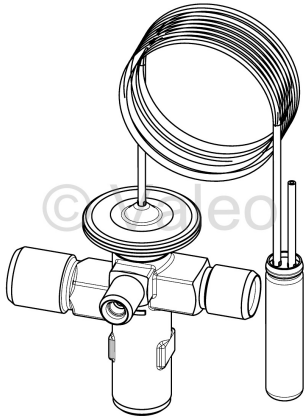

PRODUCT INFORMATION

expansion valve TOEX 3.5 -
Id.No 11120166A

DOCUMENT FOR EXTERNAL USE
Date 27.02.2025

Info / Definition	—
Status	€ yes mp mg md
Product group ID	40007
Product group	Expansion valves
Weight (gross)	0,34 KG
Usage/Code	NB01 Customs tariff No. 84818051 - Country of Origin: QU
ID number old	—
ID number new	—
Downloads	—