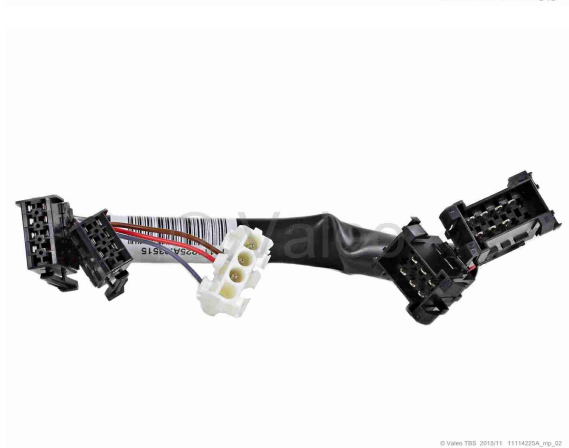

diagnosis cable harness DTT - ID number 11114225A

Product info	adapter for heater Thermo with diagnostic connection for DTT and others Mercedes; Setra
General info	€ yes mp mg mv
Product group ID	30001
Product group	Wiring harness
Weight (gross)	101 G
Usage/Code	NB01 Customs tariff No. 85444290 - Country of Origin: DE
ID number old	20865E
ID number new	—
Downloads	—