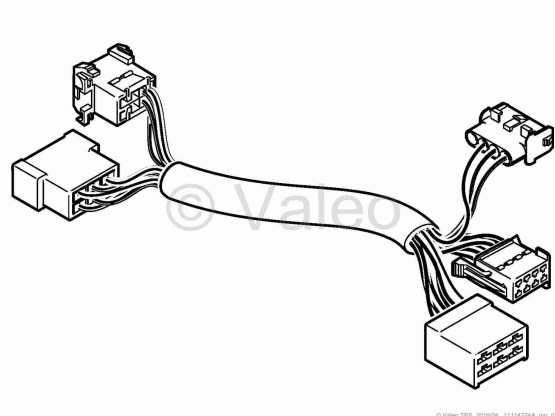

## diagnosis cable harness DTT - ID number 11114224A

© Valeo TSS 201604 11114224A\_img\_01

© Valeo TSS 201609 11114224A\_img\_01

© Valeo TSS 201609 11114224A\_img\_02

Product info	adapter for heater Thermo with diagnostic connection for DTT and others Standard Thermo
General info	€ yes   mp mg md
Product group ID	30001
Product group	Wiring harness
Weight (gross)	0,011 KG
Usage/Code	NB01 Customs tariff No. 85444290 - Country of Origin: DE
ID number old	9011832D
ID number new	—
Downloads	—