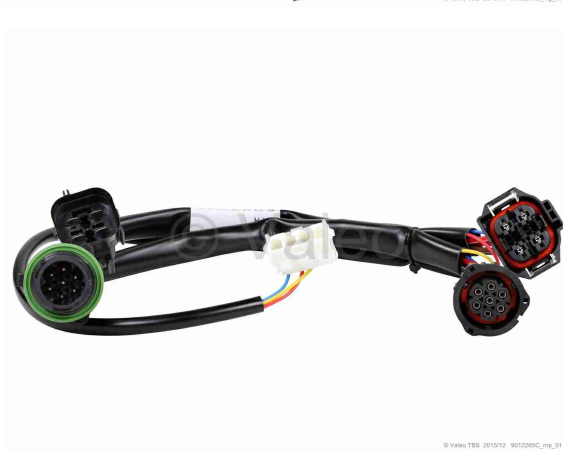

diagnosis cable harness DTT - ID number 9012265C

Product info	adapter for heater Thermo with diagnostic connection for DTT and others Rail Alstom
General info	€ yes mp mg mv
Product group ID	30001
Product group	Wiring harness
Weight (gross)	0,25 KG
Usage/Code	NB01 Customs tariff No. 85444290 - Country of Origin: DE
ID number old	—
ID number new	—
Downloads	—