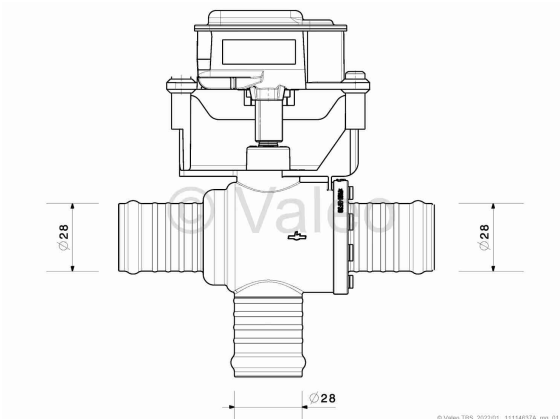

motor control valve 3/2-way - ID number 11114637A

© Valeo TRS 2022/01 11114637A_img_01

© Valeo TRS 2016/10 11114637A_img_01

© Valeo TRS 2016/08 11114637A_img_02

Product info	3x connections sockets, each \varnothing a 28 mm (\varnothing i 24 mm).
General info	€ yes mp mg md
Product group ID	30008
Product group	Valves / Control valves
Weight (gross)	0,301 KG
Usage/Code	NB01 Customs tariff No. 84818059 - Country of Origin: QU
ID number old	9000718A
ID number new	—
Downloads	—