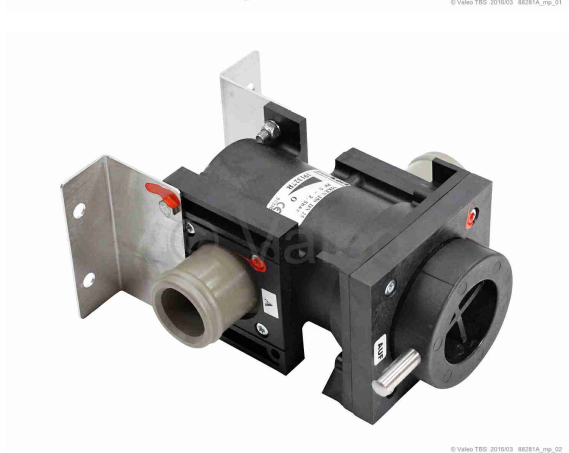

shut-off valve with filter 2x D35 -
ID number 88281A

Product info	stopcock øa 35 with filter
General info	€ yes mp md
Product group ID	40008
Product group	Valves / blocking valves
Weight (gross)	1,5 KG
Usage/Code	NB01 Customs tariff No. 84818079 - Country of Origin: QU
ID number old	—
ID number new	—
Downloads	—