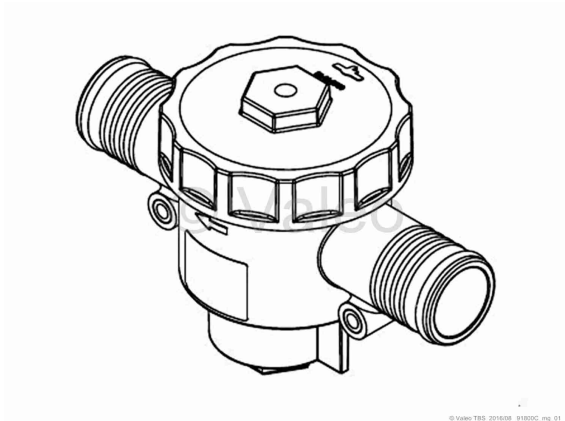

shut-off valve with filter - ID number 91800C

© Valeo TBS 2015/08 91800C_img_01

© Valeo TBS 2015/08 91800C_img_01

© Valeo TBS 2015/08 91800C_img_02

Product info stopcock with filter \varnothing a 38 L H=131 mm 22 way water filter Housing plastic Filter insert 66532B Coolant filter has the task of binding coarse dirt and possible metal chips in the coolant circuit and thus protecting the circulating pumps from impurities. It also prevents the magnetic coupling of the circulating pump from blocking.

General info € yes | mp mg md

Product group ID 40008

Product group Valves / blocking valves

Weight (gross) 0,5 KG

Usage/Code NB01 Customs tariff No. 84818079 - Country of Origin: QU

ID number old 91800B

ID number new —