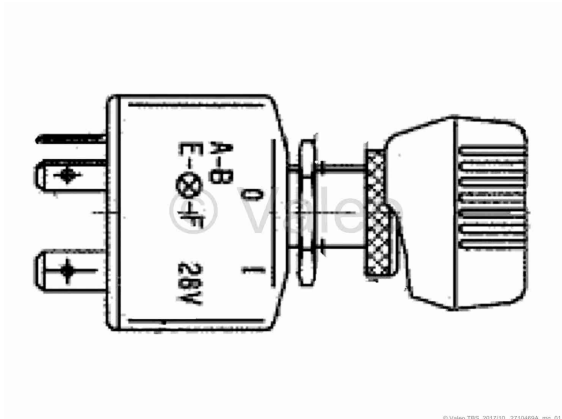

switch with light bulb 24V -  
ID number 2710469A

Product info	Switch with lamp 24V switching current (max.) 15 A switching capacity (max.) 180W front glass green
General info	€ yes   mp mg md
Product group ID	30011
Product group	Switches / changers / relays
Weight (gross)	0,03 KG
Usage/Code	NB01 Customs tariff No. 85365019 - Country of Origin: QU
ID number old	101862Z
ID number new	—
Downloads	—