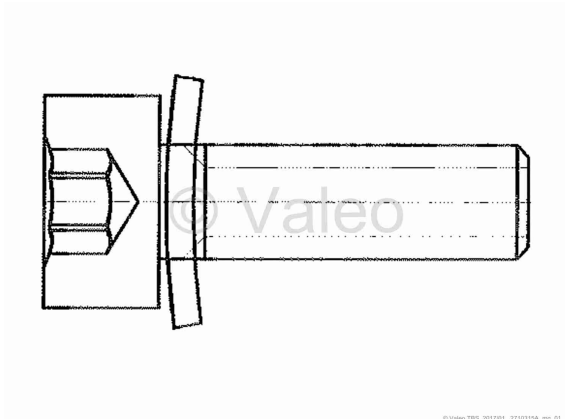

combi-screw M5x16 DIN 34821 -  
ID number 2710315A

© Valeo TBC 201509 2710315A\_img\_01

© Valeo TBC 201509 2710315A\_img\_01

© Valeo TBC 201509 2710315A\_img\_02

Product info	10ex Combination screw with hexagon socket to DIN 34821VDA 235 -M5X16-Z9-8.8
General info	€ yes   mp mg
Product group ID	50003
Product group	Standard parts
Weight (gross)	0,005 KG
Usage/Code	NB01 Customs tariff No. 73181595 - Country of Origin: QU
ID number old	—
ID number new	—
Downloads	—