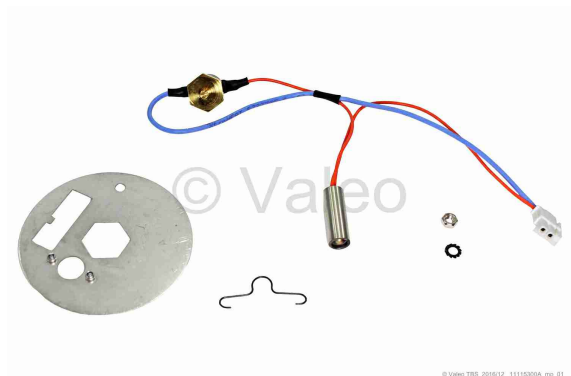

## retrofit heating element Thermo E - Kit

ID number 11115300A

© Valeo TES 2016/12 11115300A\_m0\_01

© Valeo TES 2016/12 11115300A\_m0\_01

Product info	—
General info	€ yes   mp mv
Product group ID	80010
Product group	Spare parts kit
Weight (gross)	0,022 KG
Usage/Code	NB01 Customs tariff No. 85168020 - Country of Origin: DE
ID number old	—
ID number new	—
Downloads	—