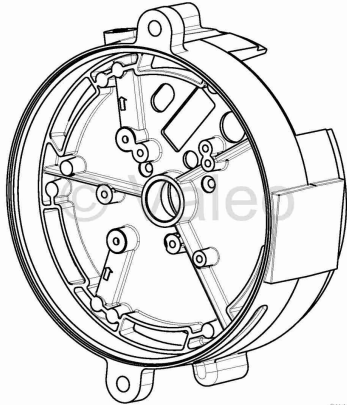

housing E - ID number 11113685C

© Valeo TRS 201904 11113685C_img_01

© Valeo TRS 201904 11113685C_img_01

© Valeo TRS 201904 11113685C_img_02

Product info	Alu Gus Housing for heater Thermo E
General info	€ no mp mg md
Product group ID	10008
Product group	Aluminium diecast
Weight (gross)	1,29 KG
Usage/Code	NB01 Customs tariff No. 76169910 - Country of Origin: CN
ID number old	11113685B
ID number new	11113685D
Downloads	—