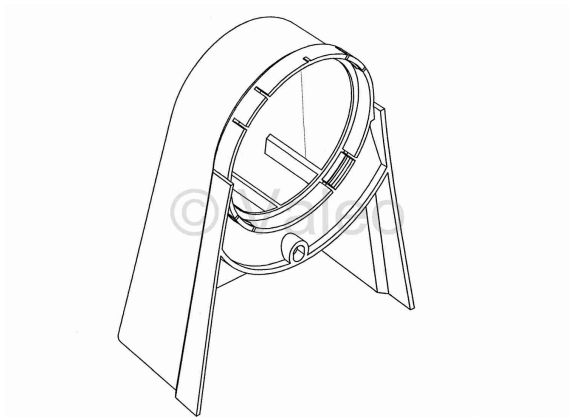

splash guard -
ID number 20818B

Product info	—
General info	€ yes mp mg md
Product group ID	20005
Product group	Plastic parts
Weight (gross)	32,7 G
Usage/Code	NB01 Customs tariff No. 39269097 - Country of Origin: DE
ID number old	—
ID number new	—
Downloads	—