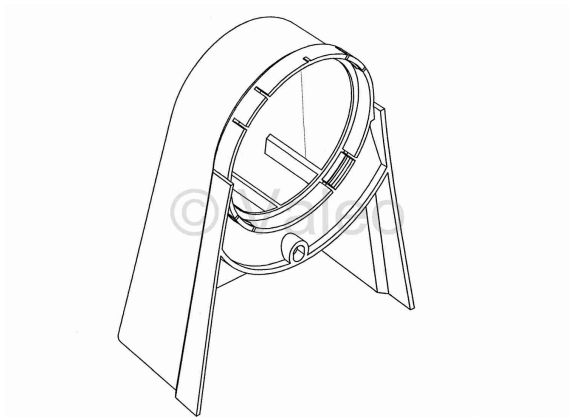

splash guard - ID number 20818B

Product info	—
General info	€ yes mp mg md
Product group ID	20005
Product group	Plastic parts
Weight (gross)	32,7 G
Usage/Code	NB01 Customs tariff No. 39269097 - Country of Origin: DE
ID number old	—
ID number new	—
Downloads	—