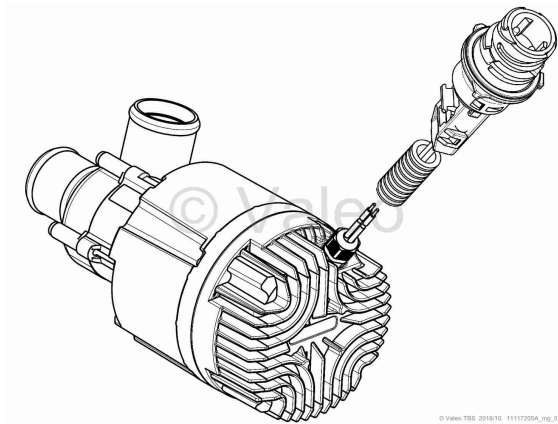

circulating pump U4856.008 AMP DC - ID number 11117205A

Product info with magnetic coupling / 24V / -40 to + 90 °C briefly up to 115 °C, 210 W, 6000lh against 0,4 bar 231 mm long ø110 mm / with 2POL. AMP 1-967402-3

General info € yes | mp mg md

Product group ID 80003

Product group Circulation pumps U4814-49

Weight (gross) 2,5 KG

Usage/Code NB01 Customs tariff No. 84137059 - Country of Origin: DE

ID number old 2710201A