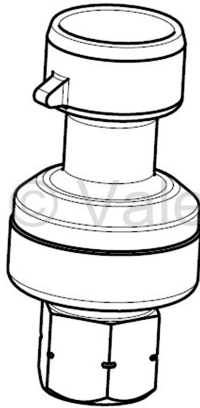

pressure sensor -  
ID number 11119250A

© Valeo TBS 2016/06 11119250A\_img\_01

© Valeo TBS 2016/10 11119250A\_img\_01

© Valeo TBS 2016/08 11119250A\_img\_02

© Valeo TBS 2016/10 11119250A\_img\_01

Product info	O-ring 80812_ also order
General info	€ yes   mp mg md mv
Product group ID	30005
Product group	Sensors
Weight (gross)	17,7 G
Usage/Code	NB01 Customs tariff No. 84159000 - Country of Origin: QU
ID number old	80102914A00
ID number new	—
Downloads	—