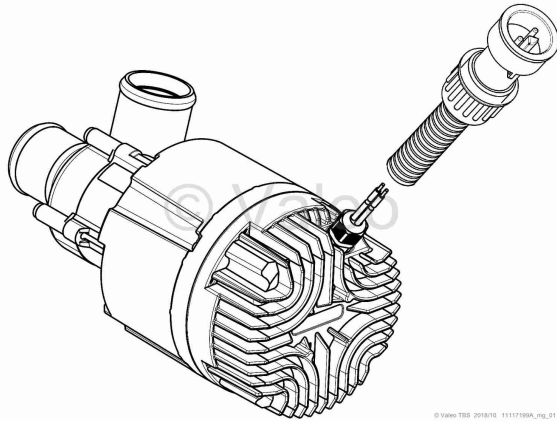

circulating pump U4856.002 Schlemmer - ID number 11117199A

Product info	with magnetic coupling / 24V / -40 to + 90 °C briefly up to 115 °C, 210 W, 6000lh against 0,4 bar 231 mm long ø110 mm / with round plug housing
General info	€ no mp mg md
Product group ID	80003
Product group	Circulation pumps U4814-49
Weight (gross)	2,3 KG
Usage/Code	NB01 Customs tariff No. 84137059 - Country of Origin: DE
ID number old	2710195A
ID number new	11117199B
Downloads	—