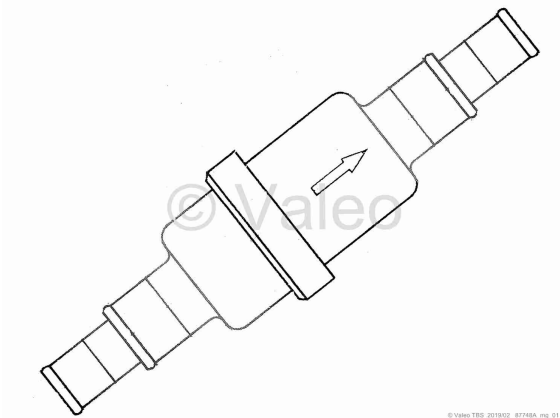

temperature switch -
ID number 87748A

© Valeo TSC 2010/10 87748A_img_01

© Valeo TSC 2010/10 87748A_img_01

© Valeo TSC 2010/10 87748A_img_02

Product info	Product info currently only available in German
General info	€ yes mp mg md
Product group ID	30005
Product group	Sensors
Weight (gross)	80 G
Usage/Code	NB01 Customs tariff No. 90321080 - Country of Origin: QU
ID number old	—
ID number new	—
Downloads	—